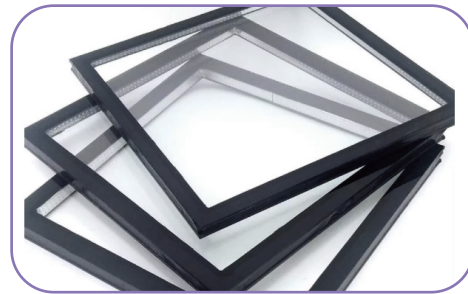

## Aluminum plate and glass series

2.5/3.0/4.0mm fluorocarbon paint

fluorocarbon powder aluminum plate

Low-E glass (single silver, double silver, triple silver)

insulating glass

laminated glass

White glass

Single-pane glass