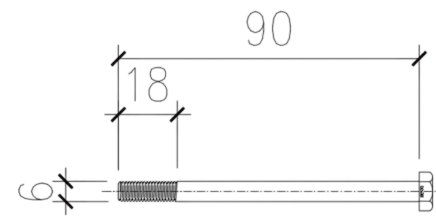

expansion bolts

stainless steel mechanical bottom expansion bolts

Hardware accessories series(Continued from the previous table)

lightning protection soft copper conductors

M6\*90mm stainless steel bolts

cross bits