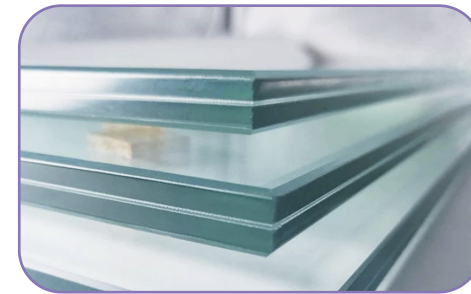

## Aluminum plate and glass series

2.5/3.0/4.0mm fluorocarbon paint

fluorocarbon powder aluminum plate

Low-E glass (single silver, double silver, triple silver)

insulating glass

laminated glass

White glass

Single-pane glass