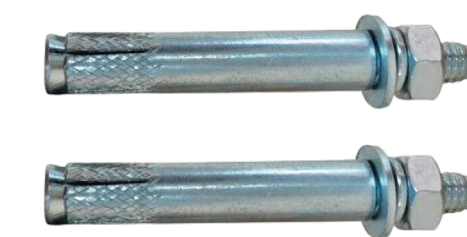

## Hardware accessories series

304 stainless steel double-hook hangers

stainless steel Brackets

stainless steel claws for balconies

back bolts

Cross-head machine wire

hexagon socket stainless steel self-tapping screws

drill bits

stainless steel round head self-tapping screws

stainless steel large flat head self-tapping screws

stainless steel self-tapping and self-drilling screws

taps

self-tapping screws

Inverted conical chemical anchor bolts (with chemical nut matching)

expansion bolts

stainless steel mechanical bottom expansion bolts

Hardware accessories series(Continued from the previous table)

lightning protection soft copper conductors

M6\*90mm stainless steel bolts

cross bits