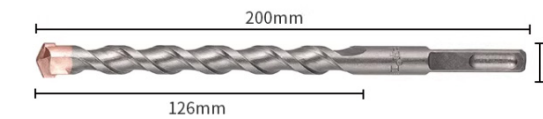

## Hardware accessories series

304 stainless steel double-hook hangers

stainless steel Brackets

stainless steel claws for balconies

back bolts

Cross-head machine wire

hexagon socket stainless steel self-tapping screws

drill bits

stainless steel round head self-tapping screws

stainless steel large flat head self-tapping screws

stainless steel self-tapping and self-drilling screws

taps

self-tapping screws

Inverted conical chemical anchor bolts (with chemical nut matching)