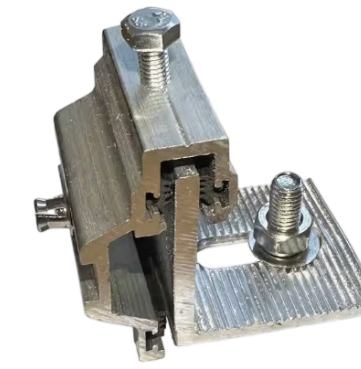

## Hardware accessories series

304 stainless steel double-hook hangers

stainless steel Brackets

stainless steel claws for balconies

back bolts

Cross-head machine wire

hexagon socket stainless steel self-tapping screws

drill bits

stainless steel round head self-tapping screws

stainless steel large flat head self-tapping screws

stainless steel self-tapping and self-drilling screws

taps

self-tapping screws

Inverted conical chemical anchor bolts (with chemical nut matching)