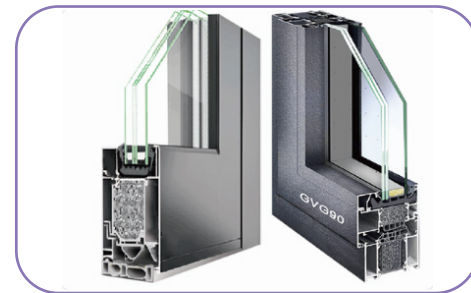

laminated glass